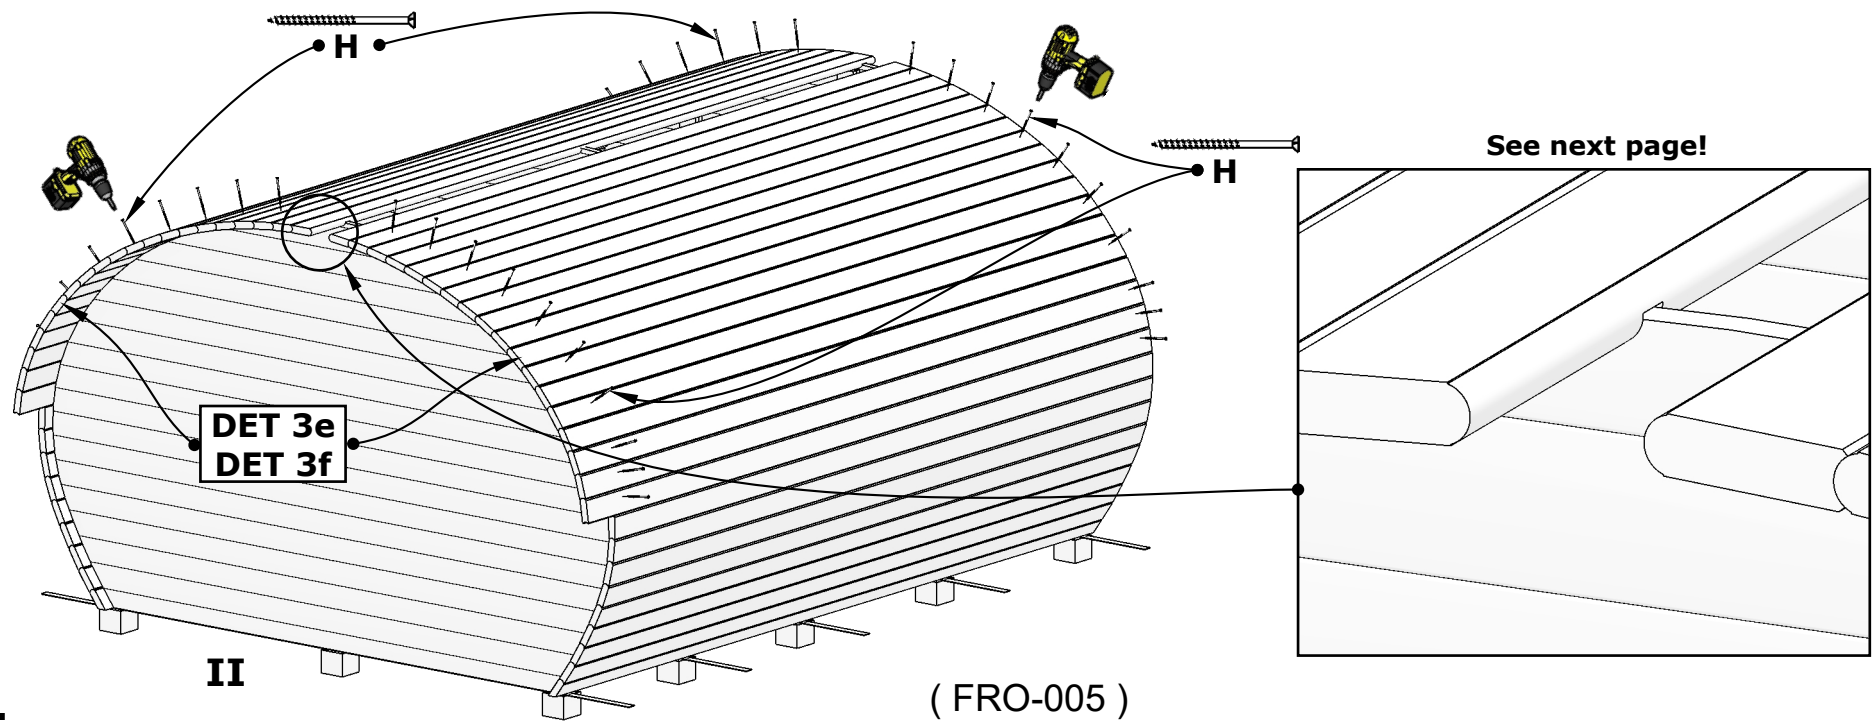

Frodo 500

5.

(FRO-005)