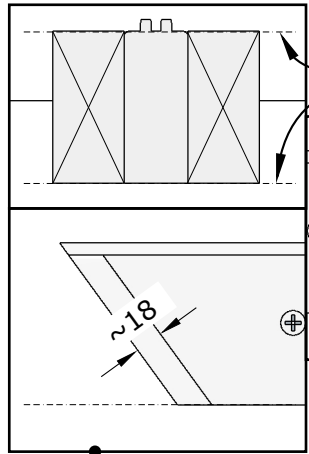

Frodo 500

Top and bottom on same level.

I

1.

1x

II

2x

III