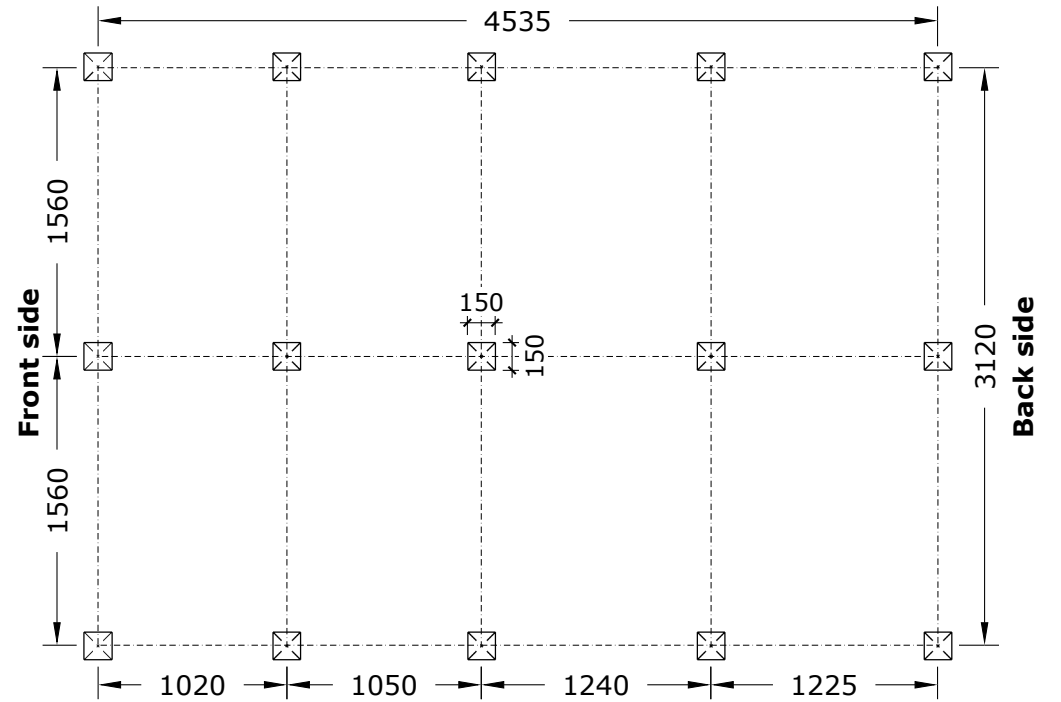

# Sauna "Frodo" 500

**Please read the whole manual  
before You start.**

**All given measurements are in millimeters.**

( FRO-005 )

# Frodo 500

Top and bottom on same level.

I

1.

1x

II

2x

III