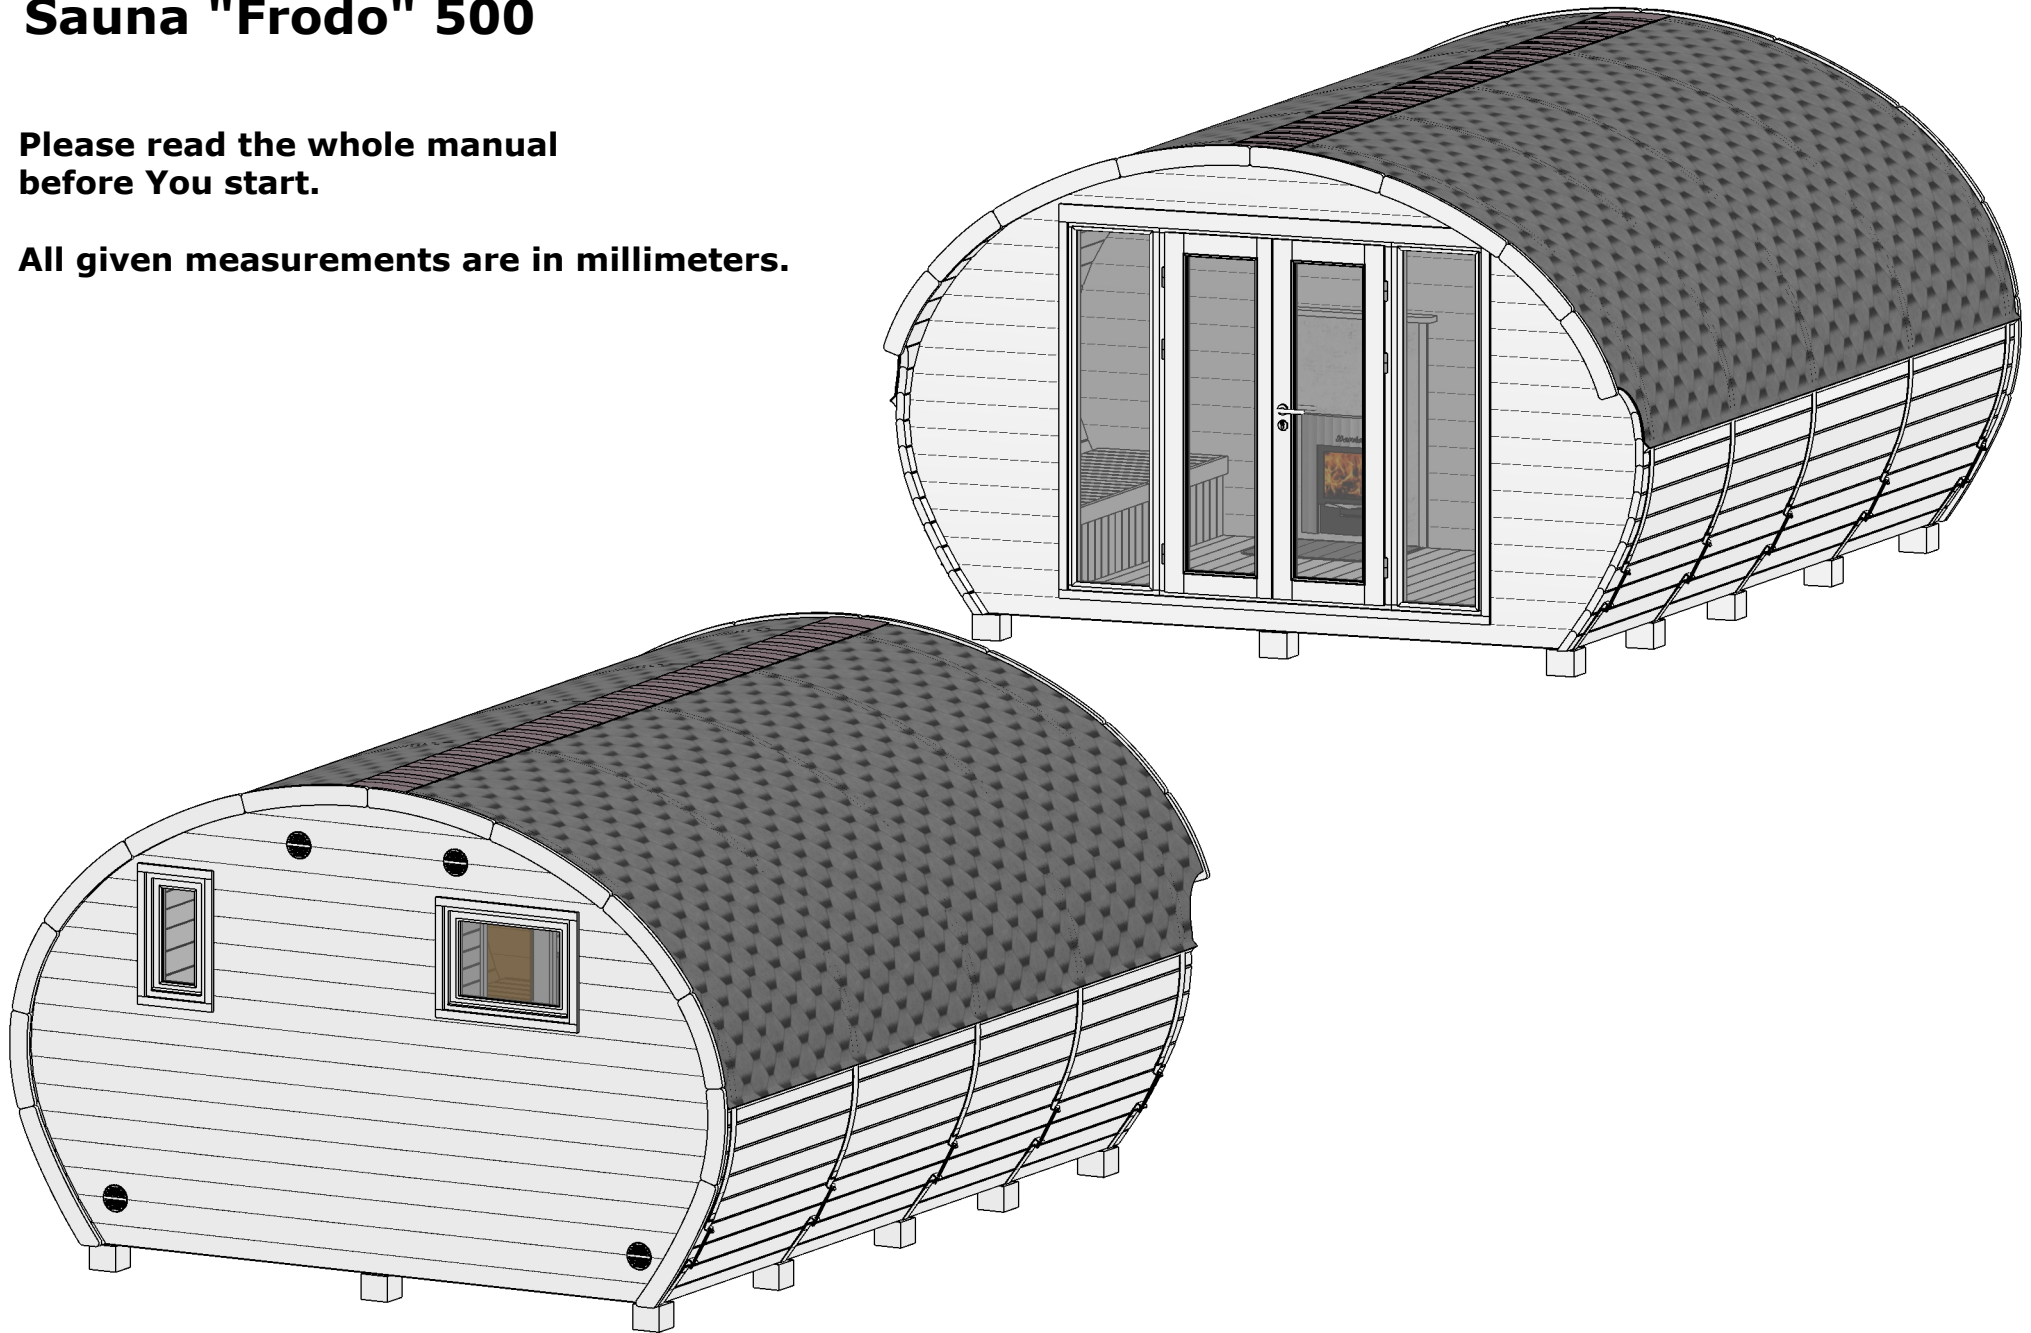

# Sauna "Frodo" 500

**Please read the whole manual  
before You start.**

**All given measurements are in millimeters.**

( FRO-005 )

# Sauna "Frodo" 500