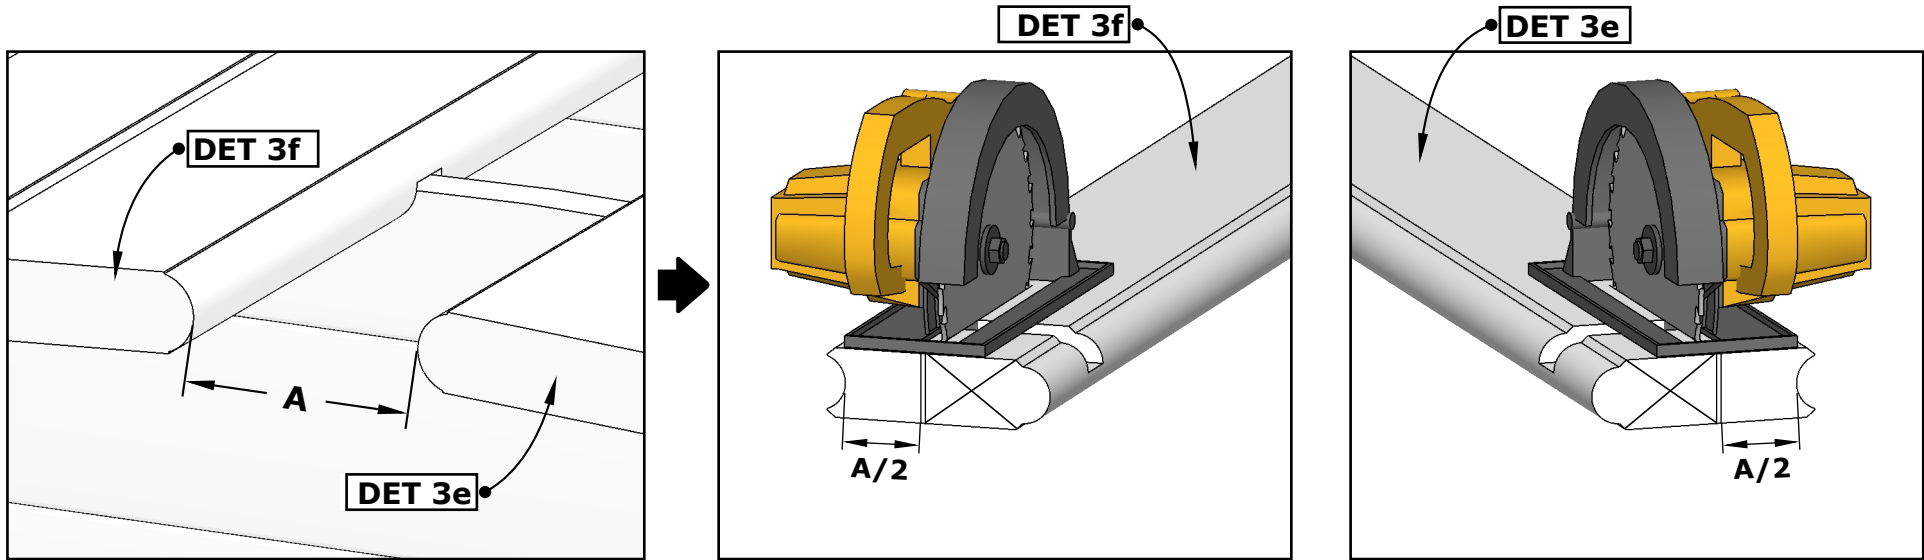

Frodo 500

I

II

6.

(FRO-005)