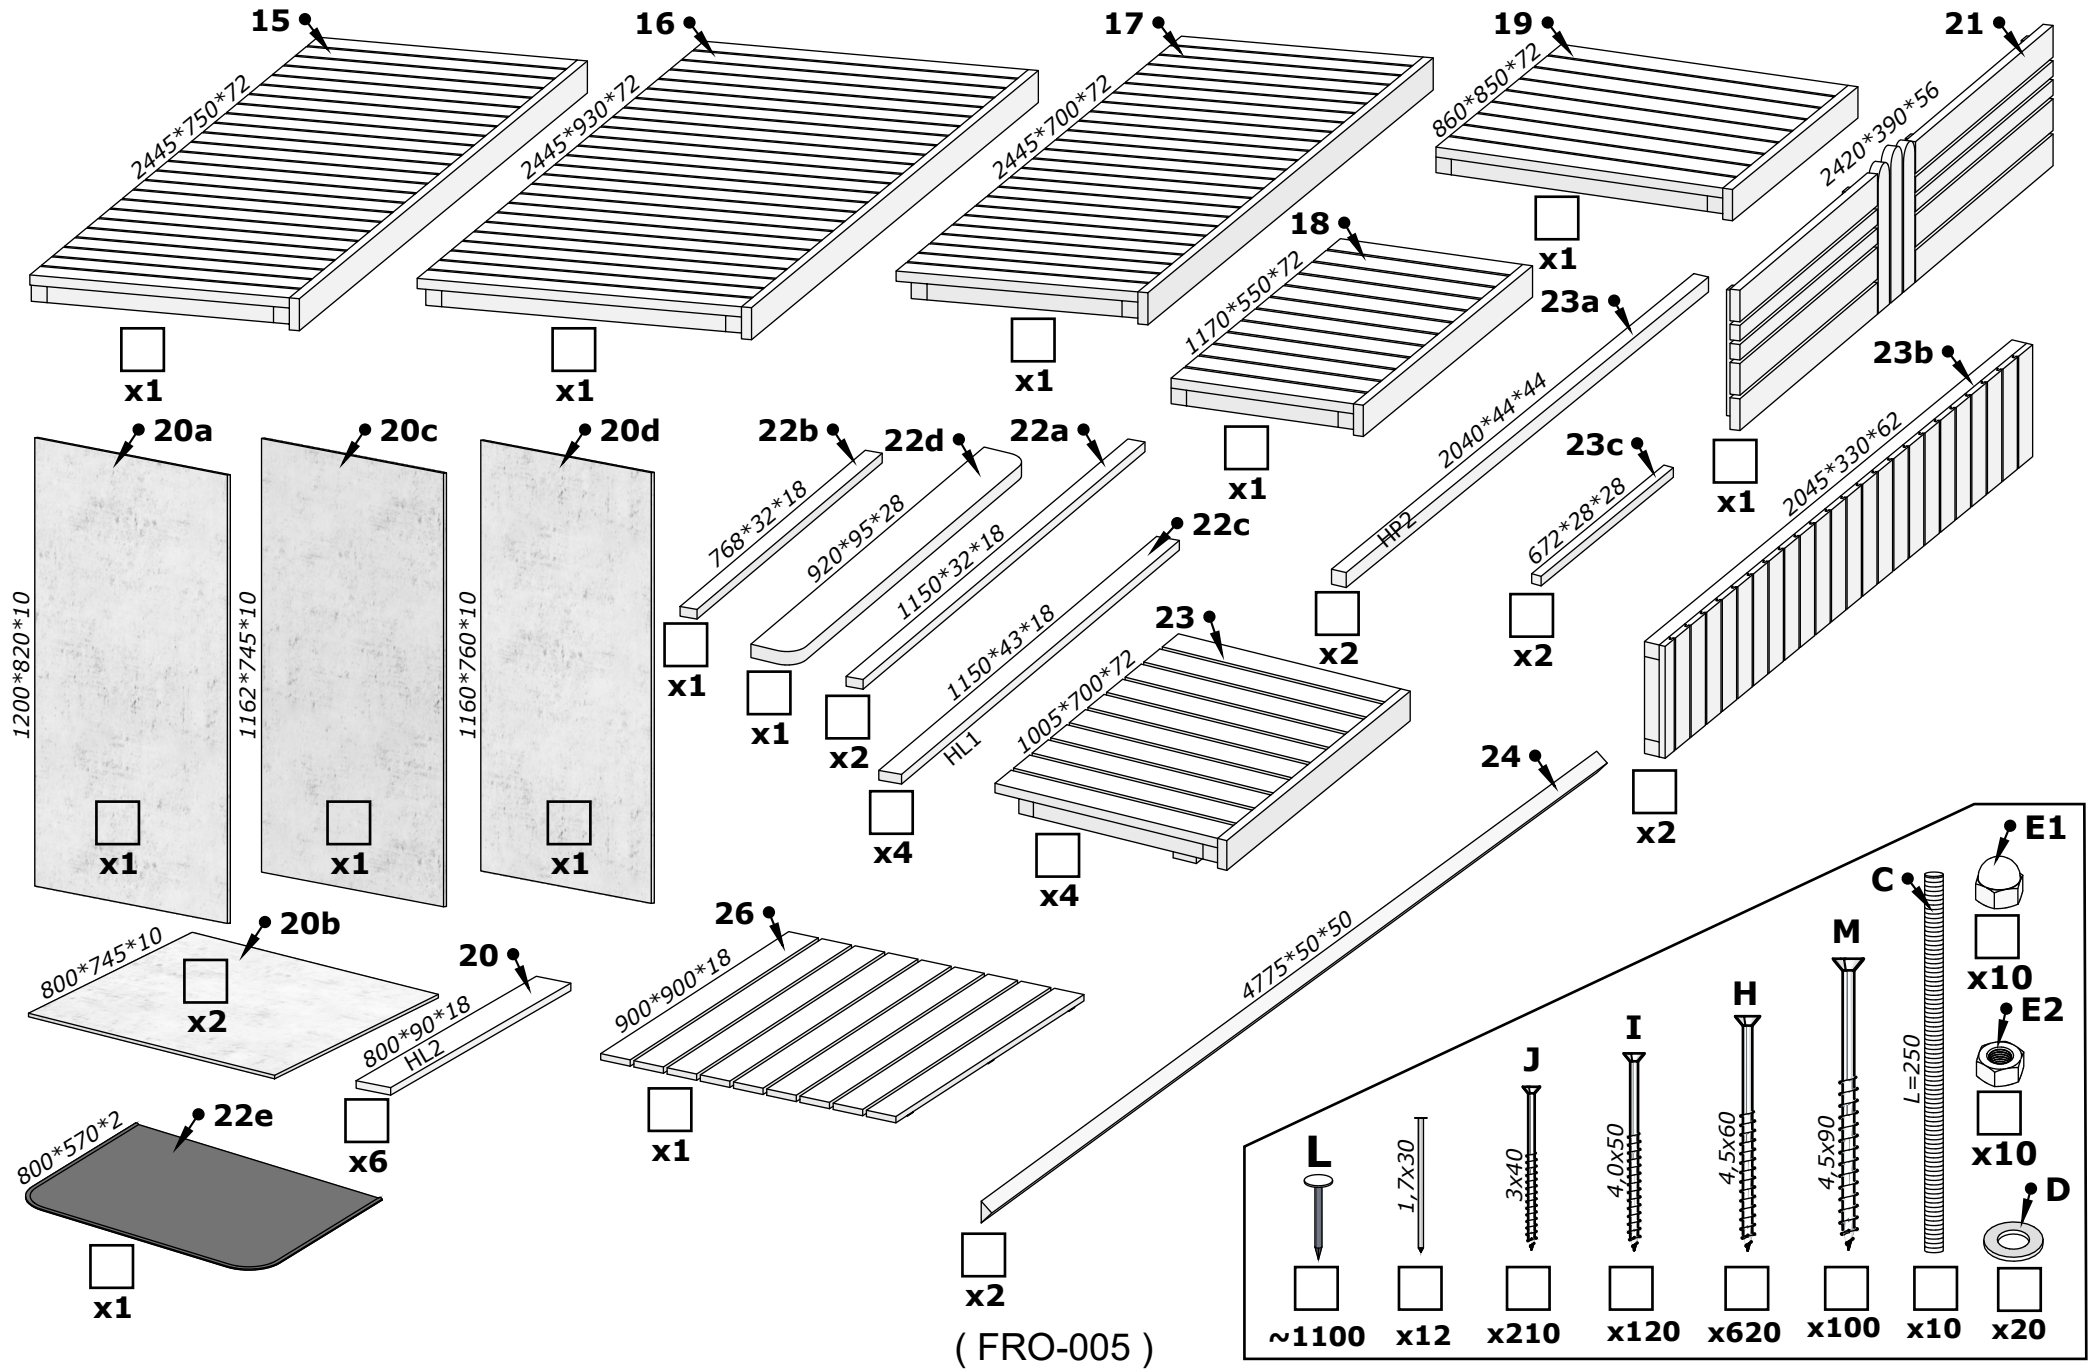

Sauna "Frodo" 500

Details list 2.