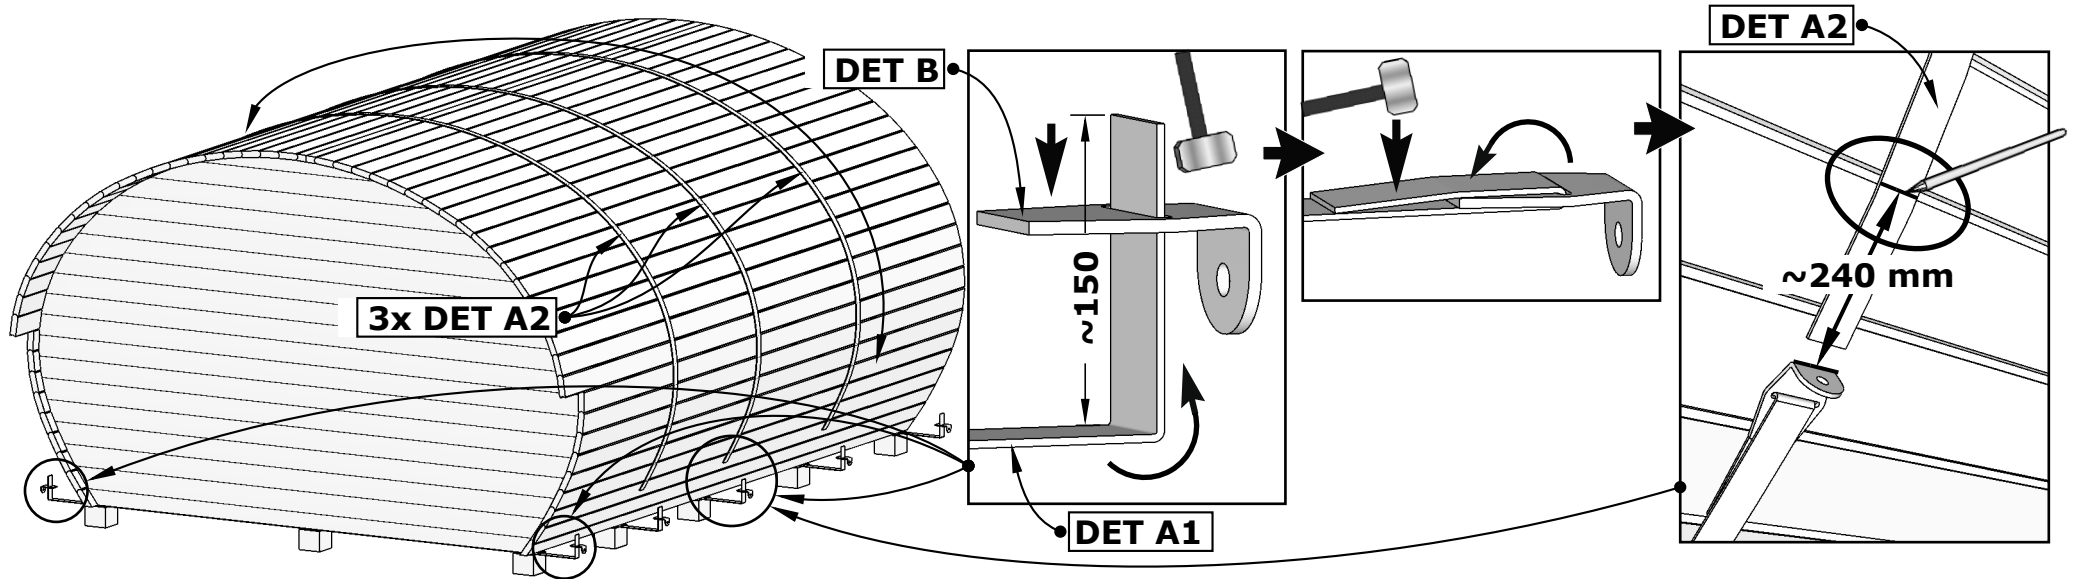

Frodo 500

I

7.

(FRO-005)