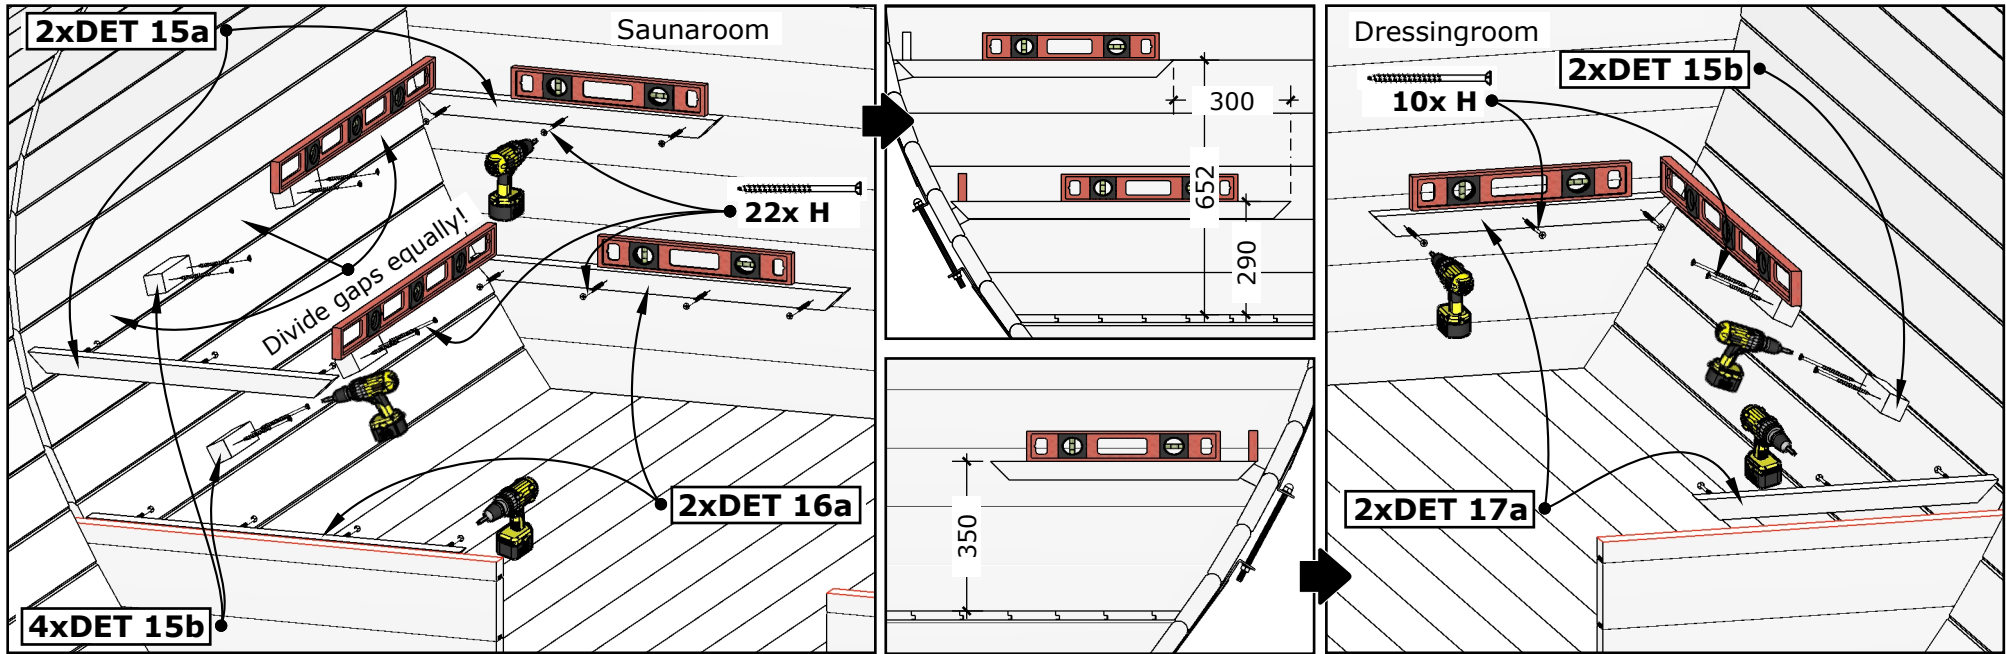

Frodo 500

I

II

(FRO-005)