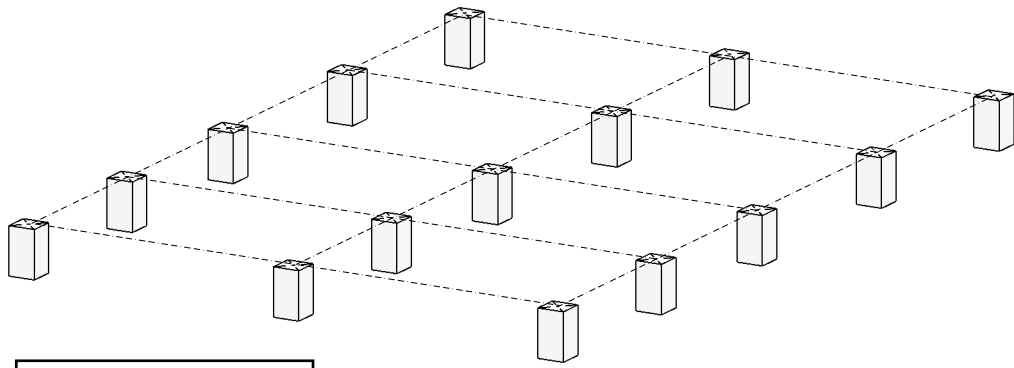

Frodo 500

Top and bottom on same level.

I

1.

1x

II

2x

III