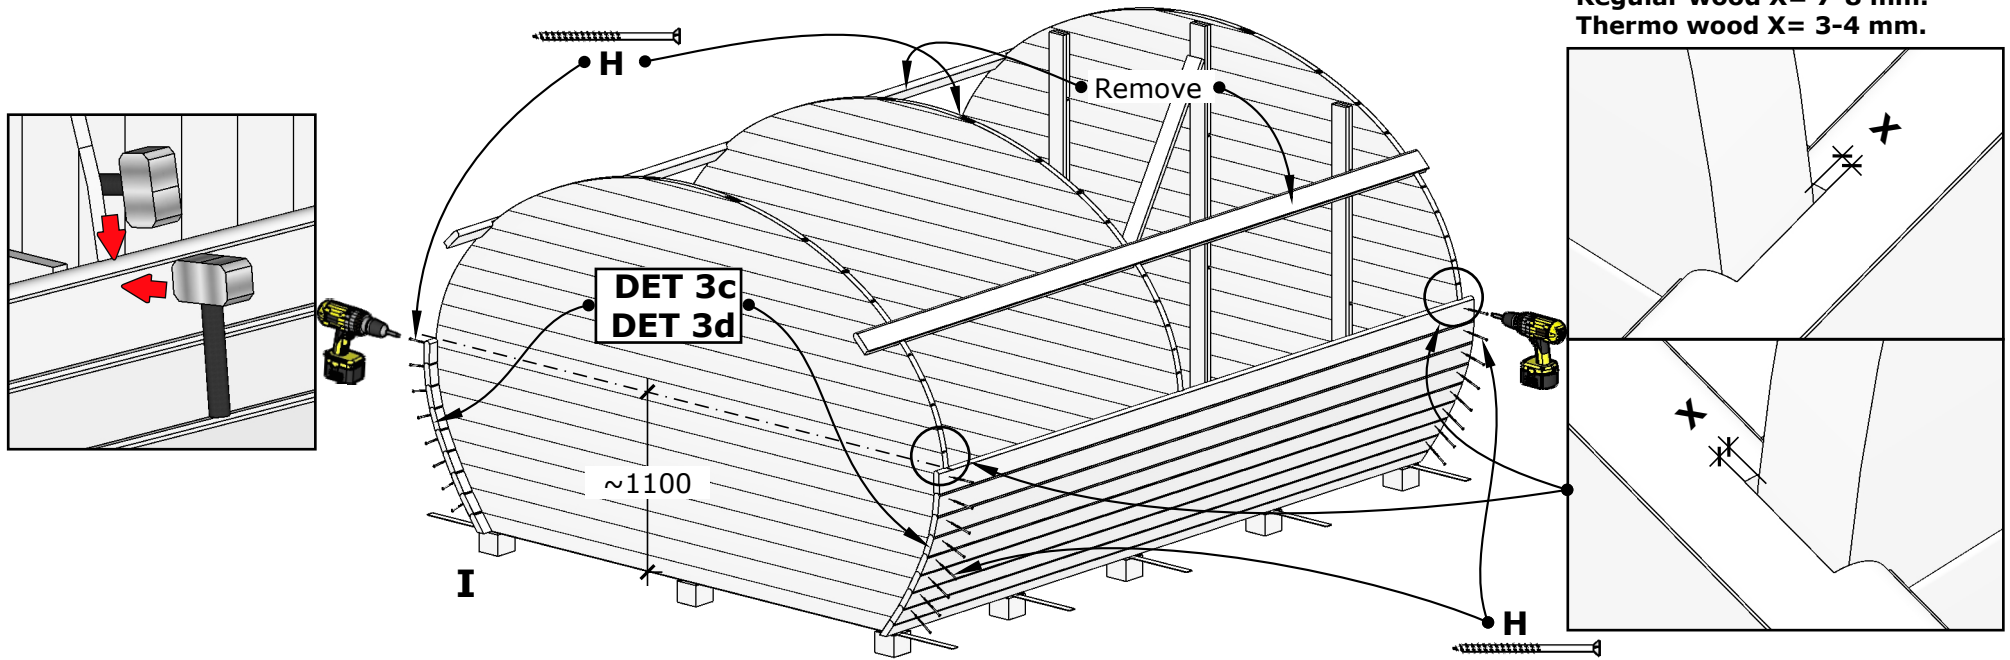

Frodo 500

5.

(FRO-005)