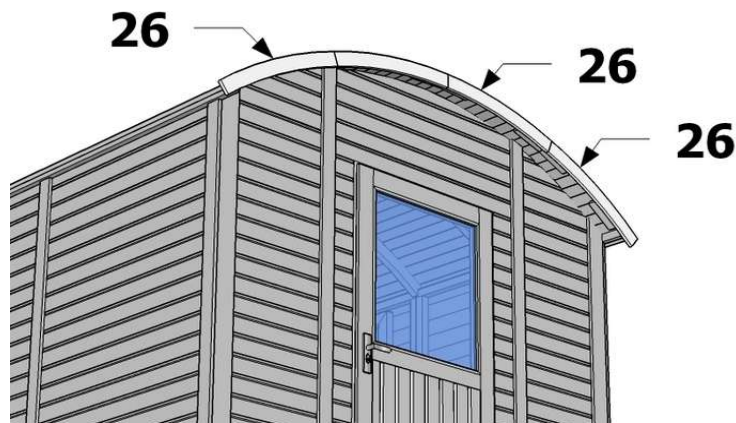

Before this we recommend to install the roofing

+	25		3,5 x 35	32
---	-----------	--	-----------------	-----------

+	26		3,5 x 40	16
---	-----------	--	-----------------	-----------

Wagon 2,4 x 6,0 m. Knut