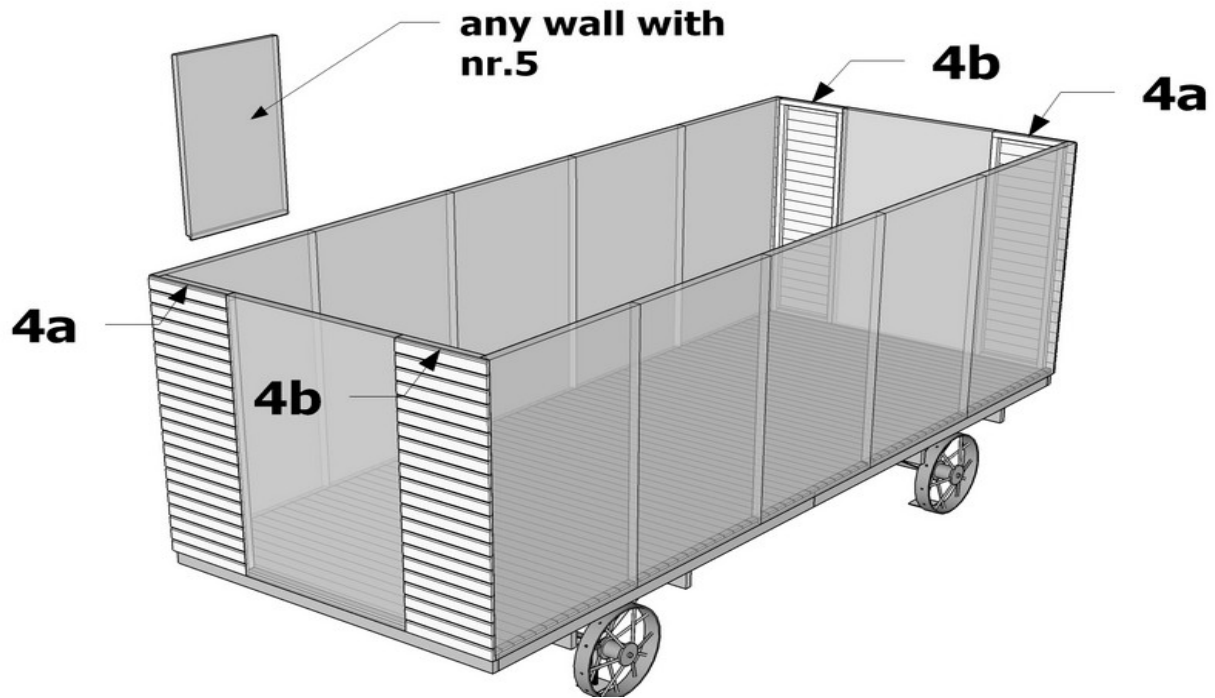

Wagon 2,4 x 6,0 m. Knut

Assembly instruction/ Montageanleitung

You can place the walls nr. 5 anywhere You like, excl. walls nr. 4a and 4b

All following instructions be in effect regardless of the position walls No. 5

4a	+	5...	+	4b	+	5...		4,5 x 80	64
5...	+	5...	+	5...	+	5...			
4a	+	5...	+	4b	+	5...			
5...	+	5...	+	5...	+	5...			
4a		5...		4b		5...		4 x 60	32
5...		4a		5...		4b			
							.....	+	base