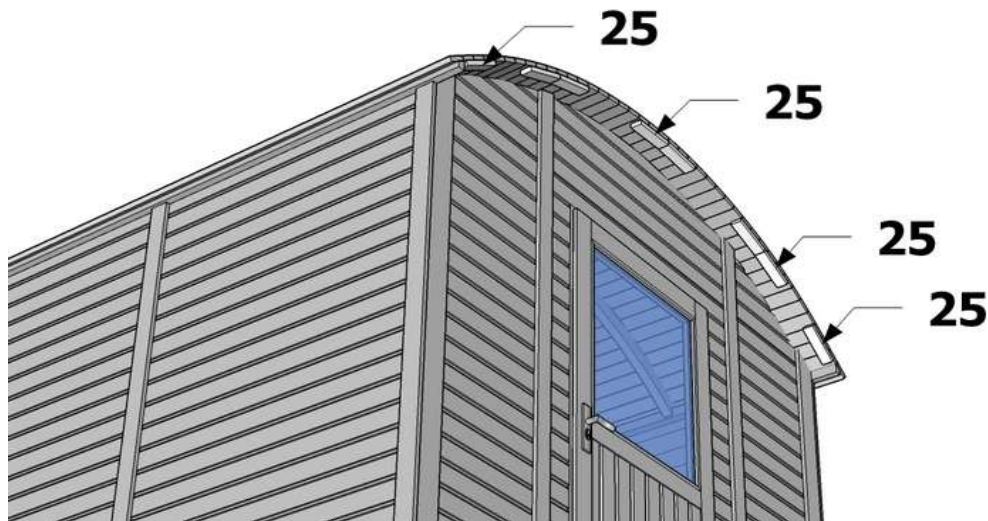

Before this we recommend to install the roofing

+	25		3,5 x 35	32
---	-----------	--	-----------------	-----------

+	26		3,5 x 40	16
---	-----------	--	-----------------	-----------

Wagon 2,4 x 6,0 m. Knut