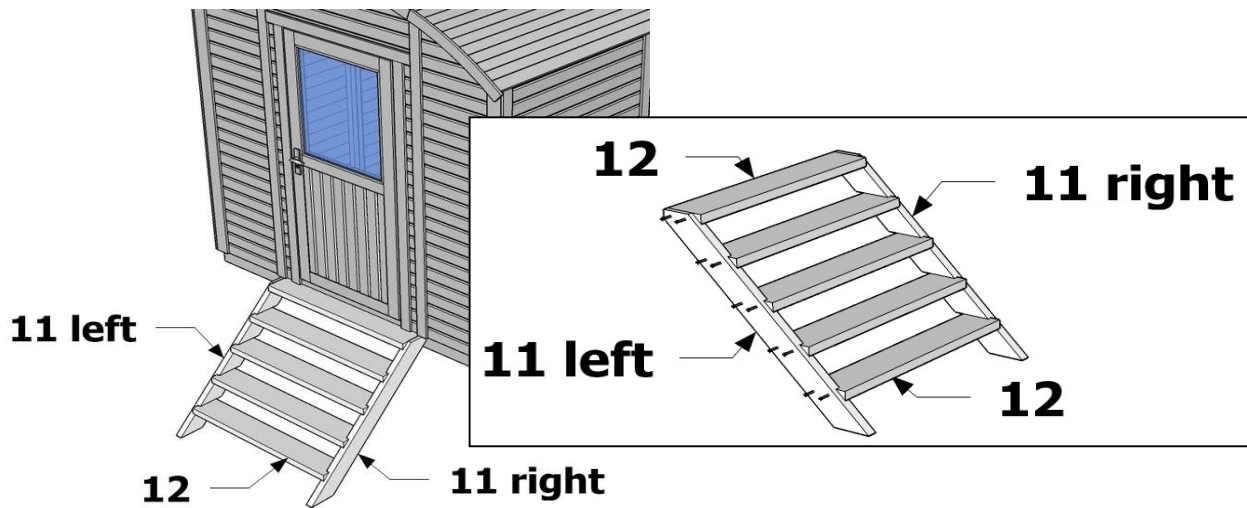

11	+	12	4,5 x 80	20