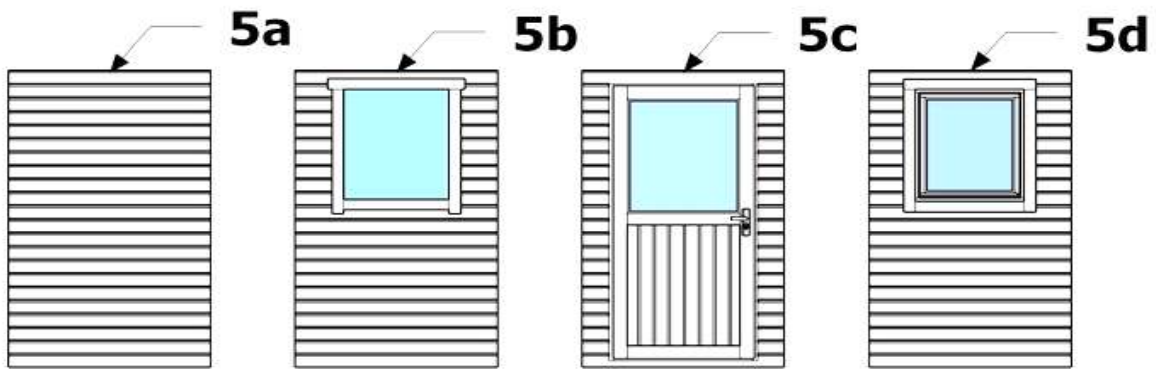

Wagon 2,4 x 6,0 m. Knut

Assembly instruction/ Montageanleitung

You can place the walls nr. 5 anywhere You like, excl. walls nr. 4a and 4b

All following instructions be in effect regardless of the position walls No. 5

4a	+	5...	+	4b	+	5...		4,5 x 80	64
5...	+	5...	+	5...	+	5...			
4a	+	5...	+	4b	+	5...			
5...	+	5...	+	5...	+	5...			
4a		5...		4b		5...		4 x 60	32
5...		4a		5...		4b			
							.....	+	base