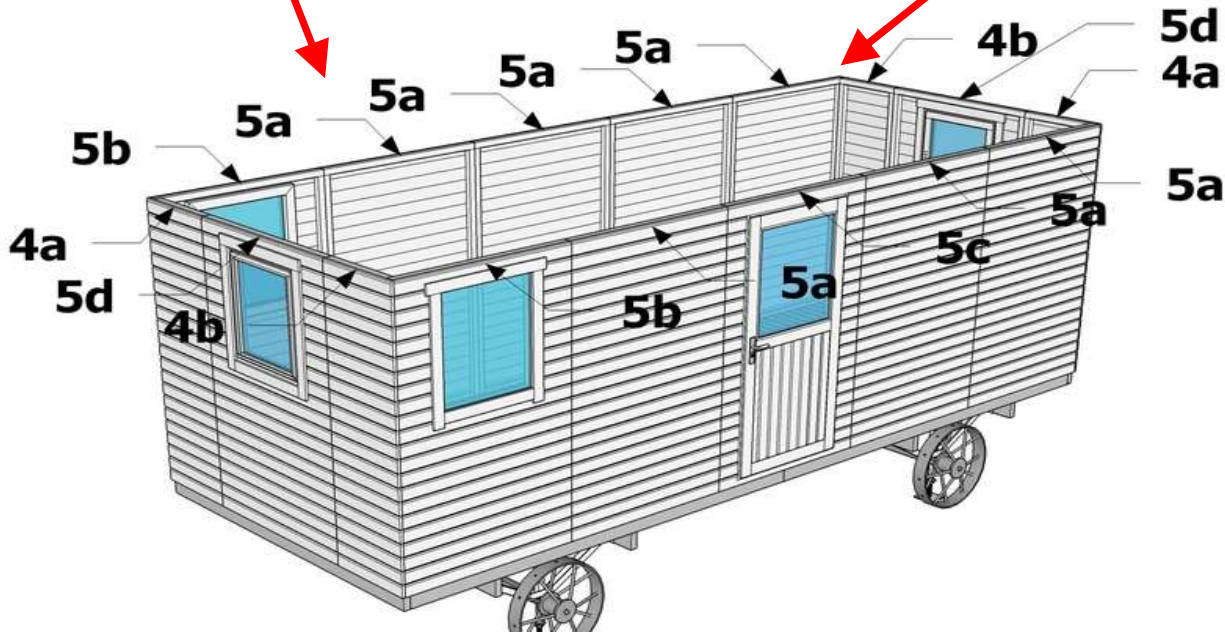

3a + **3b** + **3c**

nail 2 x 50	483
-------------	-----

Wagon 2,4 x 6,0 m. Knut

Assembly instruction/ Montageanleitung

5/10

You can compile walls of the wagon so ...

... or so

NB ! Please, read explanations at next page!