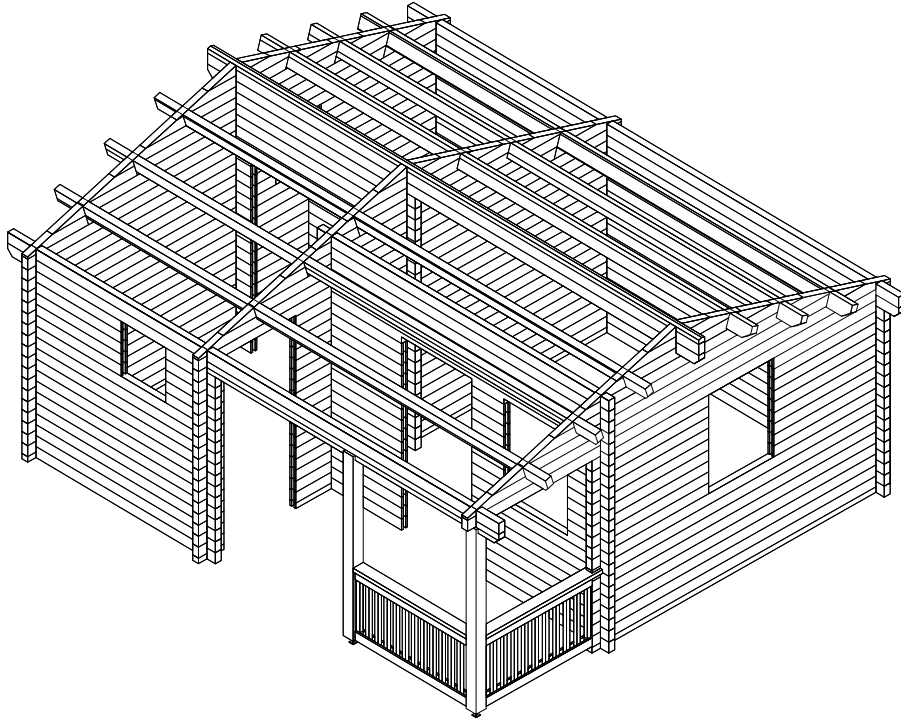

Techn. Data: Sauna Tommi

Log length (W x D): 500 x 560 cm

Wall size(outside): 480 x 540 cm-Log thickness: 70 mm

Note: All dimensions are approximate !

Sauna Tommi 70 mm / 500 x 560 cm

Foundation

Sauna Tommi 70 mm / 500 x 560 cm

Groundplan

Sauna Tommi 70 mm / 500 x 560 cm - Specification

Nr.	Description	Profile mm	Length mm	Quantity
EX01	Foundation beams		5370	2
EX02			4630	3
EX03/1			1970	5
EX03/2			3190	9
EX101			1970	2
EX102			1970	2
EX04	Floor board		3185	29+1
EX05			2291	19
EX06			1145	38
EX07	Terrace board		1490	34
EX08	Roof board		2830	110+2
EX09	Roofing felt		6150	7
EX10	Fascia board 		2870	4
EX11	Gable edge board		2870	4
EX12	Eave edging		2975	4
EX13	Eave edging slat		2975	4
EX14	Diamond			2
EX15	Baseboard		ca. 38,5 m	
EX16	Threaded Rod	∅ 10	2200	5
EX17	Post 	120 x 120	1900	2
EX18	Handrail 	40 x 120	1376	1
EX19	Handrail 		1370	1
EX20	Bottom rail 	18 x 90	1376	4
EX21			1370	4
EX22	Baluster	40 x 40	720	24
EX23	Nut, washer			10
EX24	Screws 4,0 x 40			280
EX25	Screws 5,0 x 70			80
EX26	Screws 5,0 x 100			50
EX27	Screws 4,0 x 50			1280
EX28	Nails 2,5 x 70			--
EX29	Nails 2,8 x 15			670
EX30	Nails 1,4 x 35			100
EX31	Ceiling board		2290	19
EX32	Lath		1996	2
EX33	Joist	40x120	1996	3
EX34	Joist hanger 40 x 100 x 70			6

Sauna Tommi 70 mm / 500 x 560 cm - A; B

3

2

Sauna Tommi 70 mm / 500 x 560 cm - 4

A-A

Sauna Tommi 70 mm / 500 x 560 cm - A ; B

Nr.	Description	Profile mm	Length mm	Quantity
A01			5000	1
A02			5000	18
A03			2935	5
A04			1525	5
A05			5000	1
B01			300	1
B02			3850	1
B03			300	17
B04			3850	17
B05			5000	1
B06			5000	1