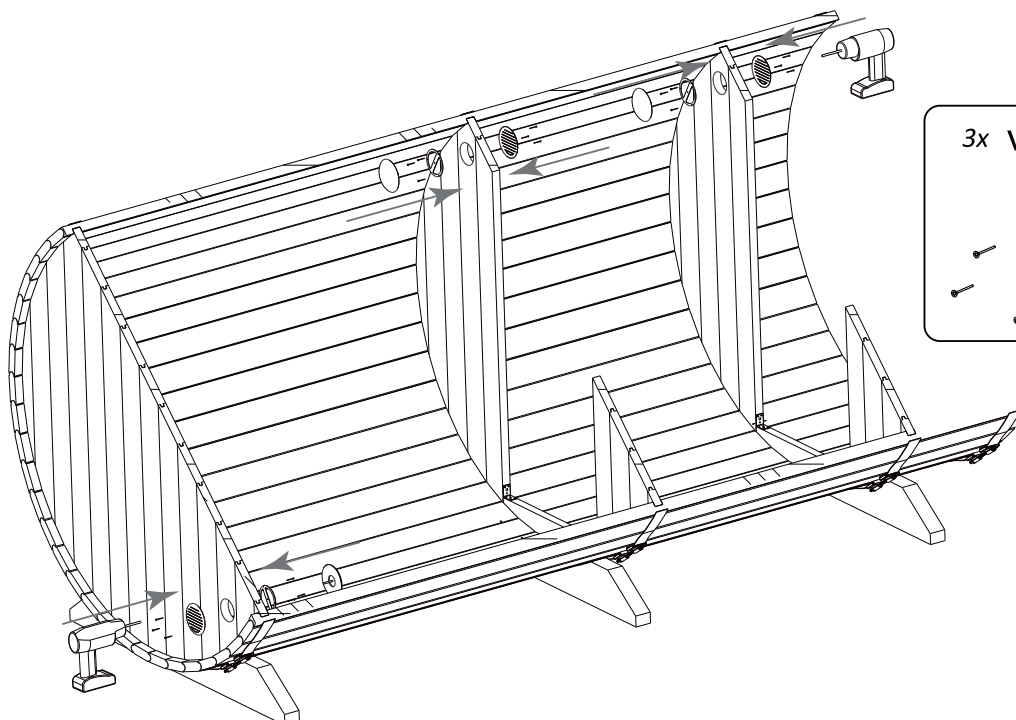

Assembly manual for sauna 22S4PVE and 22S4PVD

Required tools for sauna installation.

NB!

For front and rear walls only

Note! See "Assembly manual for window" for a panoramic window installation

4x35
18x

Wooden door d118