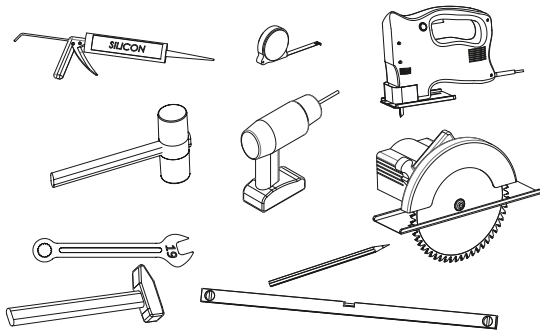

Assembly manual for sauna 22S4PVE and 22S4PVD

Required tools for sauna installation.

NB!

For front and rear walls only

Note! See "Assembly manual for window" for a panoramic window installation

4x35
18x

Wooden door d118