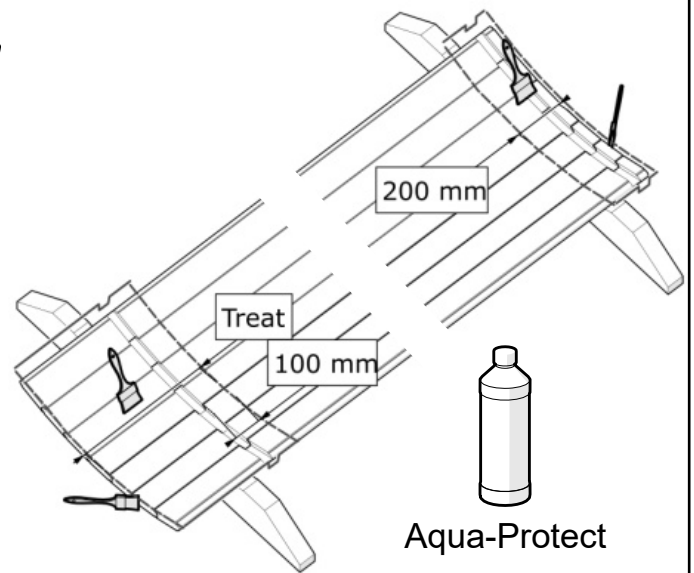

Assembly manual for sauna 22S4PVE and 22S4PVD

Required tools for sauna installation.

NB!

For front and rear walls only

Note! See "Assembly manual for window" for a panoramic window installation

4x35
18x

Wooden door d118