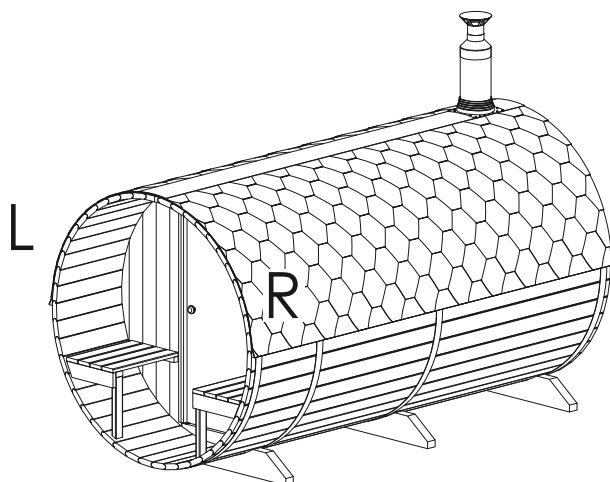

Assembly manual for sauna 22S4PVE and 22S4PVD

Required tools for sauna installation.

NB!

For front and rear walls only

Note! See "Assembly manual for window" for a panoramic window installation

4x35
18x

Wooden door d118