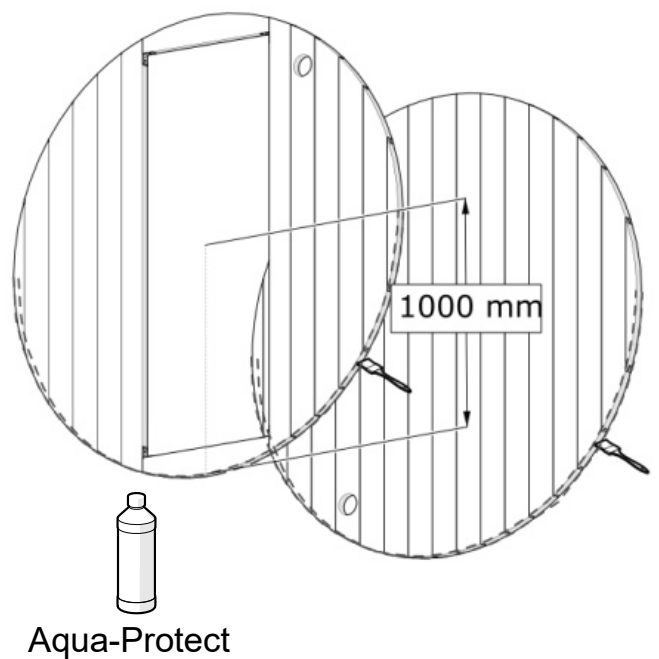

Assembly manual for sauna 22S4PVE and 22S4PVD

Required tools for sauna installation.

NB!

For front and rear walls only

Note! See "Assembly manual for window" for a panoramic window installation

4x35
18x

Wooden door d118