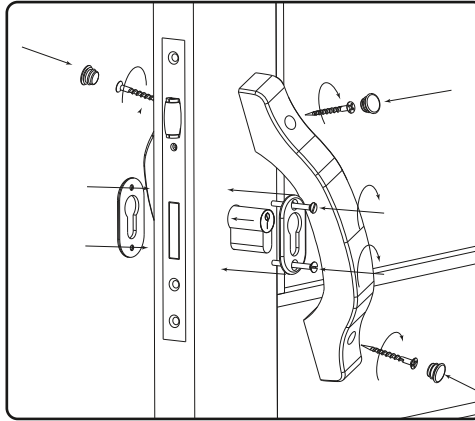

Assembly manual for sauna 22S4PVE and 22S4PVD

Required tools for sauna installation.

NB!

For front and rear walls only

Note! See "Assembly manual for window" for a panoramic window installation

4x35
18x

Wooden door d118